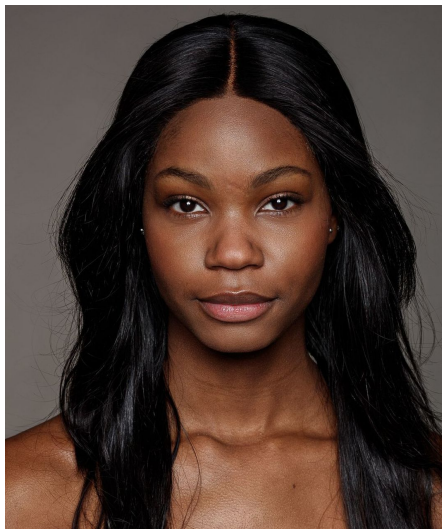

# Marissa B

**Gender** Female  
**Age** 22  
**Height** 171 cm  
**Look** African  
**Category** Actor

**Clothing eu** 36/38  
**Shoe size** 38  
**Eyes** Black  
**Hair** Black  
**Extra skills** actress, model, sports model,  
lingerie