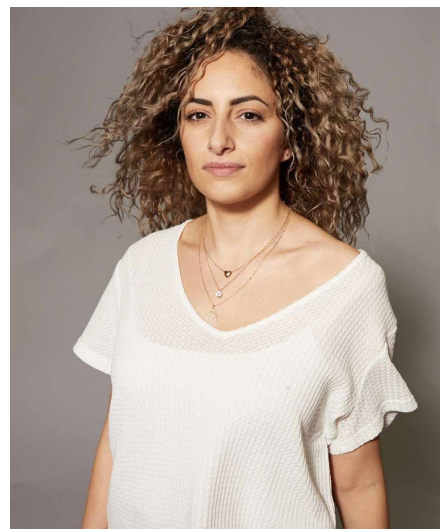

Nadine E

Gender Female
Age 33
Height 164 cm
Look Middle Eastern
Category Commercial model

Clothing eu 36
Shoe size 37
Eyes Brown
Hair Dark blond
Extra skills model