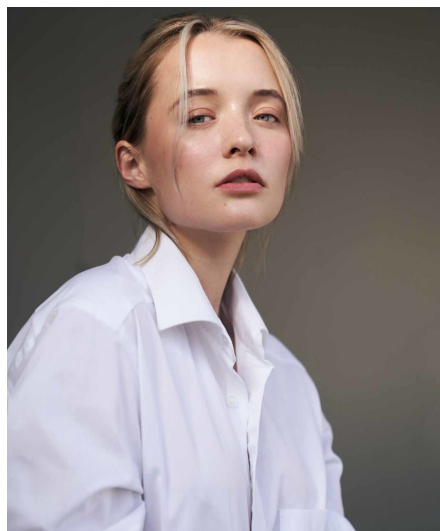

Simone V

Gender Female
Age 24
Height 175 cm
Look Western European
Category Commercial model

Clothing eu 34/36
Shoe size 39
Eyes Blue
Hair Blond
Extra skills model, lingerie, hand model, sports model