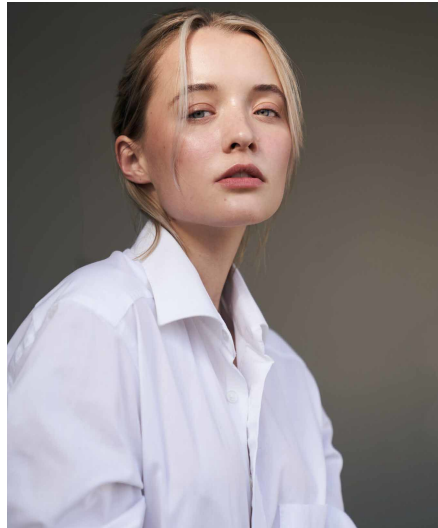

Simone V

Gender Female
Age 23
Height 175 cm
Look Western European
Category Commercial model

Clothing eu 34/36
Shoe size 39
Eyes Blue
Hair Blond
Extra skills model, lingerie, hand model, sports model