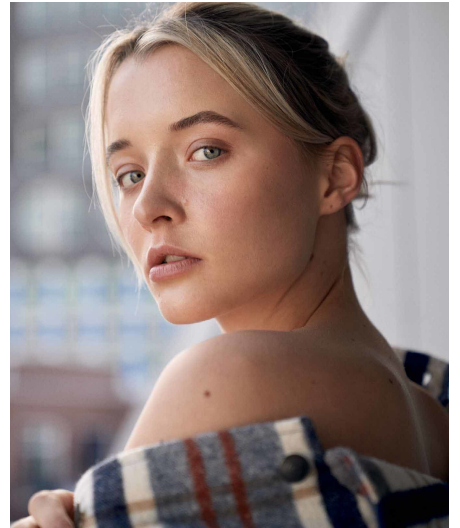

Simone V

Gender Female
Age 23
Height 175 cm
Look Western European
Category Commercial model

Clothing eu 34/36
Shoe size 39
Eyes Blue
Hair Blond
Extra skills model, lingerie, hand model, sports model