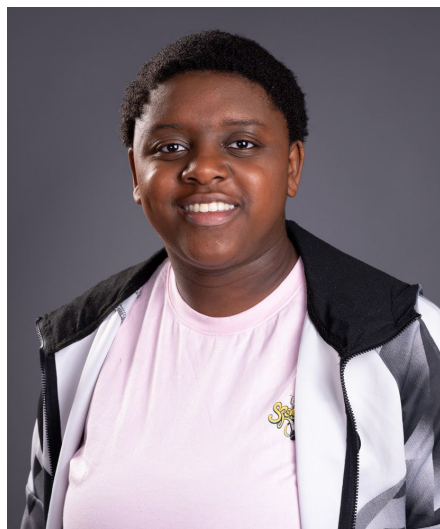

Grace K

Gender Female
Age 22
Height 180 cm
Look African
Category Actor semi professional

Clothing eu 48
Shoe size 44
Eyes Brown
Hair Black
Extra skills actress