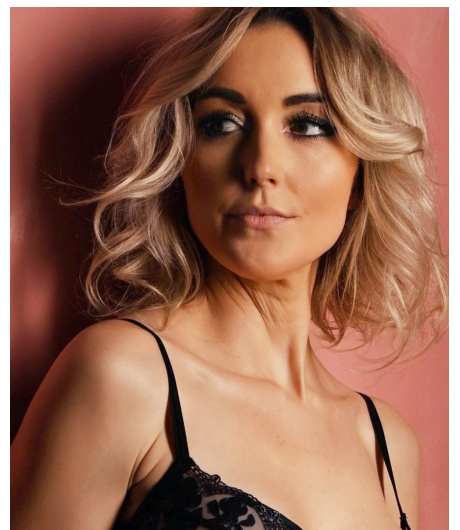

# Fanny O

**Gender** Female  
**Age** 41  
**Height** 178 cm  
**Look** Western European  
**Category** Commercial model

**Clothing eu** 38  
**Shoe size** 40  
**Eyes** Green  
**Hair** Blond  
**Extra skills** model