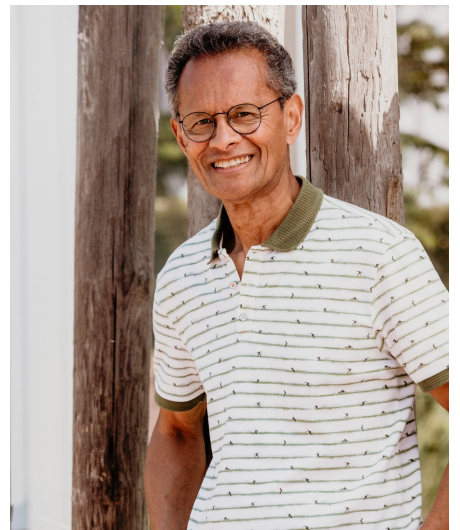

Eli M

Gender Male
Age 78
Height 176 cm
Look Asian
Category Commercial model

Clothing eu 48
Shoe size 43
Eyes Brown
Hair Gray
Extra skills model, also as couple