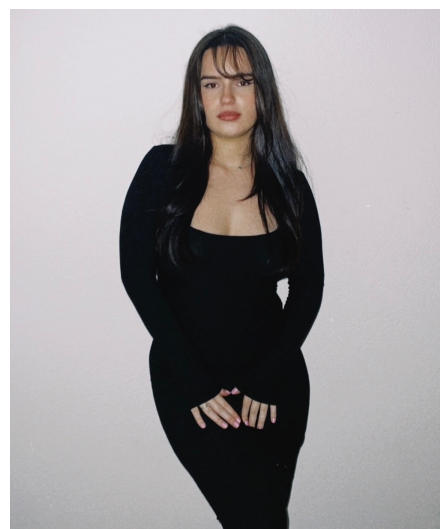

Melisa M

Gender Female
Age 21
Height 165 cm
Look Eastern European
Category Commercial model

Clothing eu 38
Shoe size 39
Eyes Brown
Hair Brown
Extra skills model, dancer