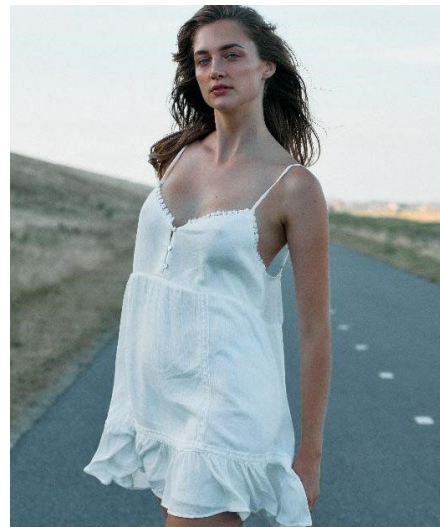

# Julia Sm

**Gender** Female  
**Age** 27  
**Height** 180 cm  
**Look** Western European  
**Category** Actor

**Clothing eu** 36/38  
**Shoe size** 39  
**Eyes** Blue  
**Hair** Dark blond  
**Extra skills** actress, model, sports model,  
presenter, hand model, lingerie