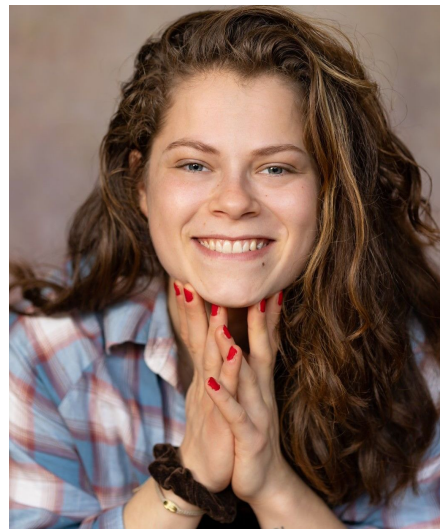

# Shira D

**Gender** Female  
**Age** 23  
**Height** 165 cm  
**Look** Western European  
**Category** Actor semi professional

**Clothing eu** 38/40  
**Shoe size** 40  
**Eyes** Gray  
**Hair** Brown  
**Extra skills** actress