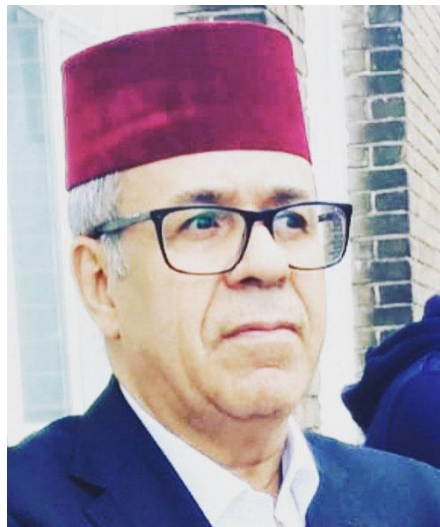

# Najib Z

**Gender** Male  
**Age** 69  
**Height** 173 cm  
**Look** Northern African  
**Category** Commercial model

**Clothing eu** 48/50  
**Shoe size** 43  
**Eyes** Black  
**Hair** Gray  
**Extra skills** model