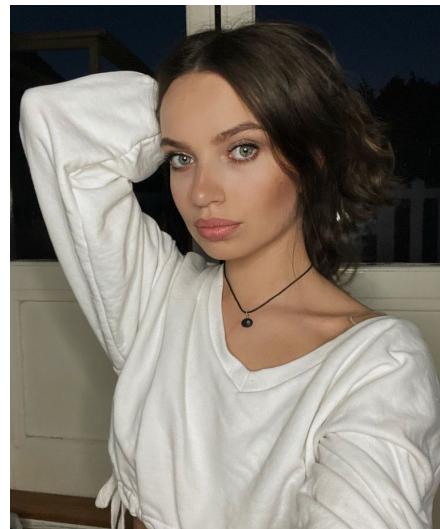

# Jone T

**Gender** Female  
**Age** 23  
**Height** 164 cm  
**Look** Eastern European  
**Category** Commercial model

**Clothing eu** 34/36  
**Shoe size** 39  
**Eyes** Green  
**Hair** Brown  
**Extra skills** model, hand model, foot model