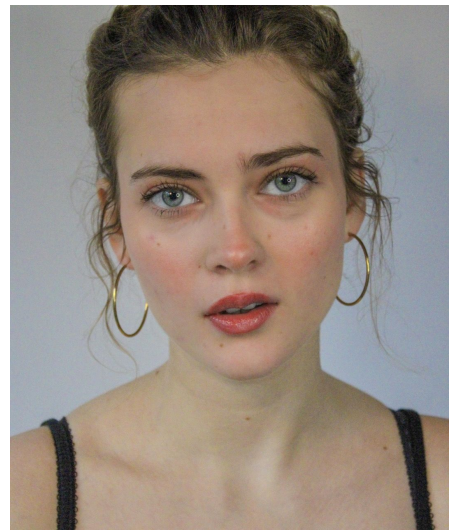

# Summer Sky B

**Gender** Female  
**Age** 21  
**Height** 173 cm  
**Look** Western European  
**Category** Actor semi professional

**Clothing eu** 36/38  
**Shoe size** 39  
**Eyes** Green  
**Hair** Blond  
**Extra skills** actress, model, hand model, sports model, comedy