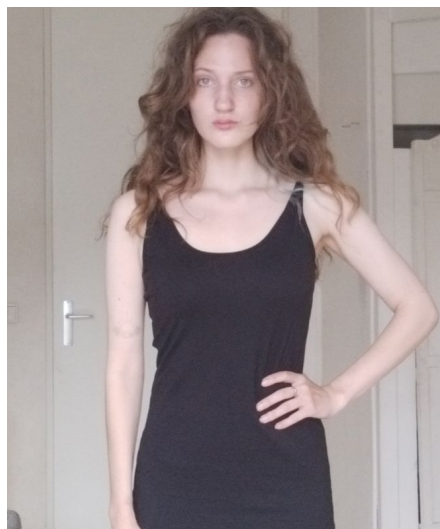

Filipa A

Gender Female
Age 27
Height 165 cm
Look Southern European
Category Commercial model

Clothing eu 36/38
Shoe size 39
Eyes Gray
Hair Dark blond
Extra skills model