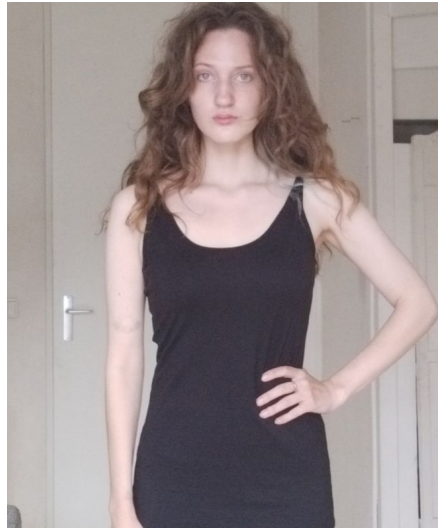

Filipa A

Gender Female
Age 26
Height 165 cm
Look Southern European
Category Commercial model

Clothing eu 36/38
Shoe size 39
Eyes Gray
Hair Dark blond
Extra skills model