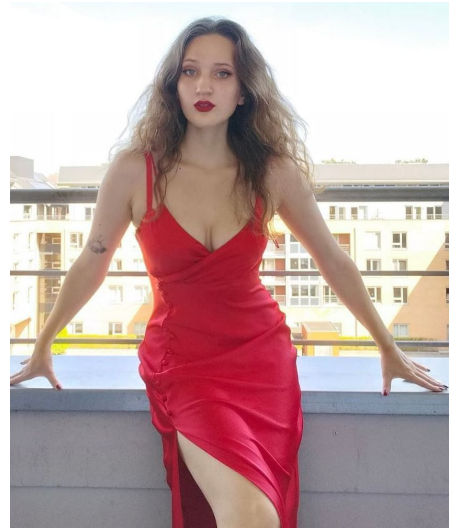

Filipa A

Gender Female
Age 26
Height 165 cm
Look Southern European
Category Commercial model

Clothing eu 36/38
Shoe size 39
Eyes Gray
Hair Dark blond
Extra skills model