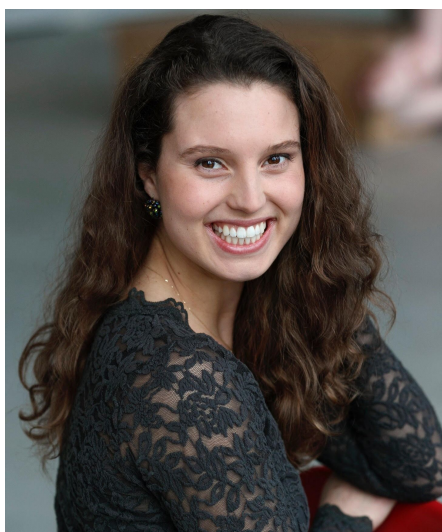

# Eva E

**Gender** Female  
**Age** 29  
**Height** 175 cm  
**Look** Western European  
**Category** Commercial model

**Clothing eu** 34/36  
**Shoe size** 38  
**Eyes** Brown  
**Hair** Brown  
**Extra skills** model, lingerie, sports model