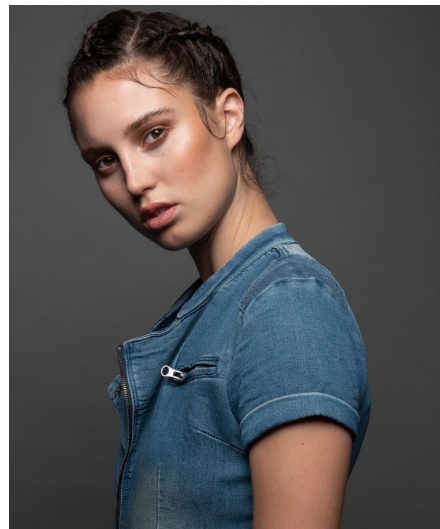

# Eva E

**Gender** Female  
**Age** 29  
**Height** 175 cm  
**Look** Western European  
**Category** Commercial model

**Clothing eu** 34/36  
**Shoe size** 38  
**Eyes** Brown  
**Hair** Brown  
**Extra skills** model, lingerie, sports model