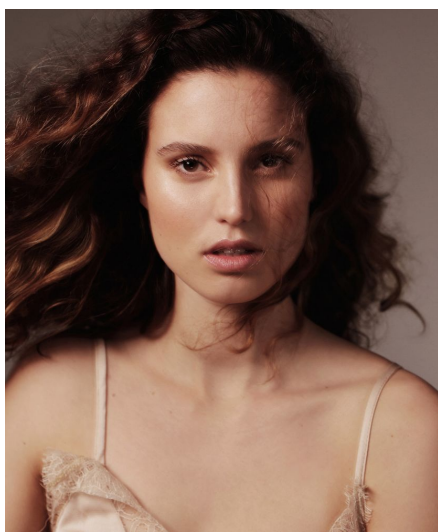

# Eva E

**Gender** Female  
**Age** 29  
**Height** 175 cm  
**Look** Western European  
**Category** Commercial model

**Clothing eu** 34/36  
**Shoe size** 38  
**Eyes** Brown  
**Hair** Brown  
**Extra skills** model, lingerie, sports model