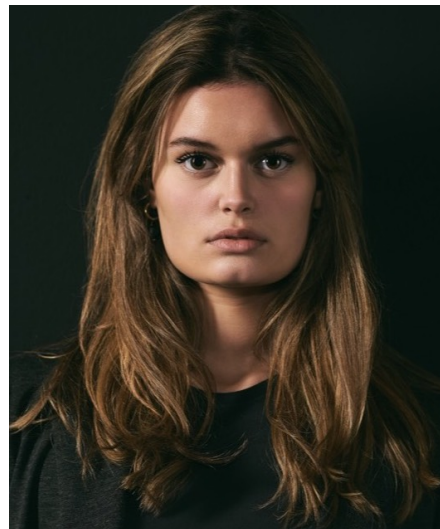

Jimi Hu

Gender Female
Age 17
Height 173 cm
Look Southern European
Category Commercial model

Clothing eu 36/38
Shoe size 39
Eyes Hazel
Hair Brown
Extra skills model