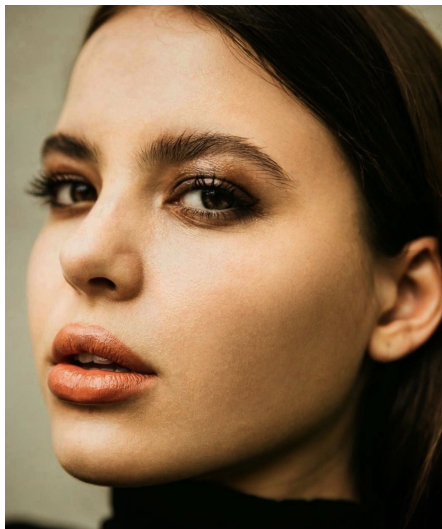

Sara K

Gender Female
Age 25
Height 175 cm
Look Southern European
Category Commercial model

Clothing eu 36
Shoe size 38
Eyes Hazel
Hair Brown
Extra skills model, sports model