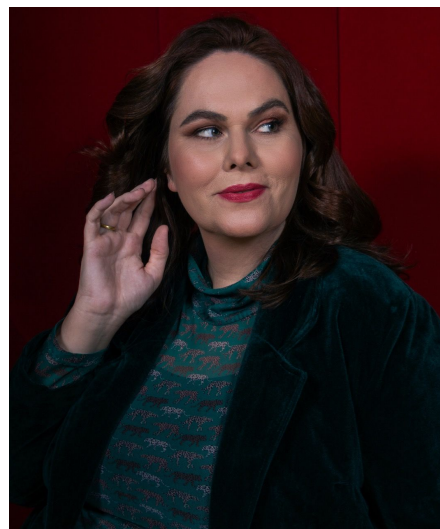

# Lillian P

**Gender** Female  
**Age** 46  
**Height** 176 cm  
**Look** Western European  
**Category** Actor semi professional

**Clothing eu** 44/46  
**Shoe size** 40  
**Eyes** Hazel  
**Hair** Red  
**Extra skills** actress, model