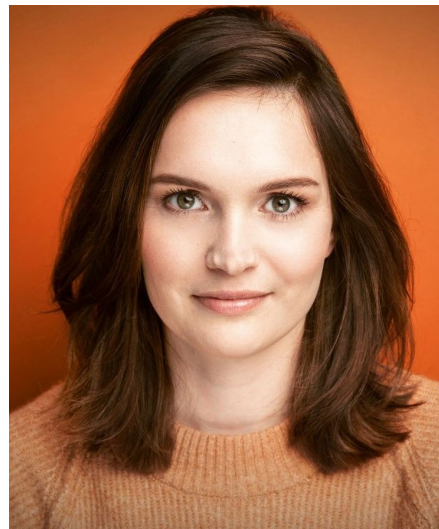

Iris R

Gender Female
Age 36
Height 175 cm
Look Western European
Category Actor

Clothing eu 36/38
Shoe size 40
Eyes Green
Hair Brown
Extra skills actress, model, singer