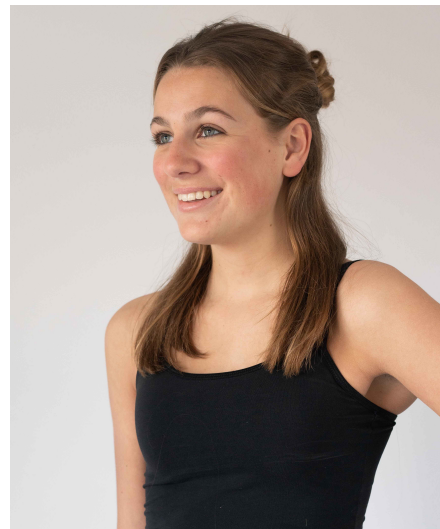

Micky C

Gender Female
Age 19
Height 174 cm
Look Western European
Category Actor semi professional

Clothing eu 34
Shoe size 39
Eyes Green
Hair Dark blond
Extra skills actress, model, singer, dancer