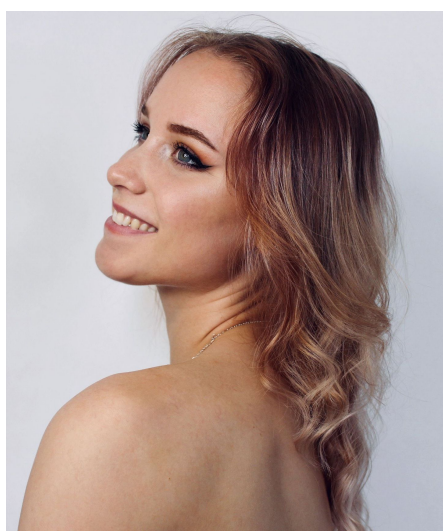

# Nova M

**Gender** Female  
**Age** 23  
**Height** 173 cm  
**Look** Western European  
**Category** Commercial model

**Clothing eu** 36  
**Shoe size** 39  
**Eyes** Green  
**Hair** Blond  
**Extra skills** model, sports model, dancer