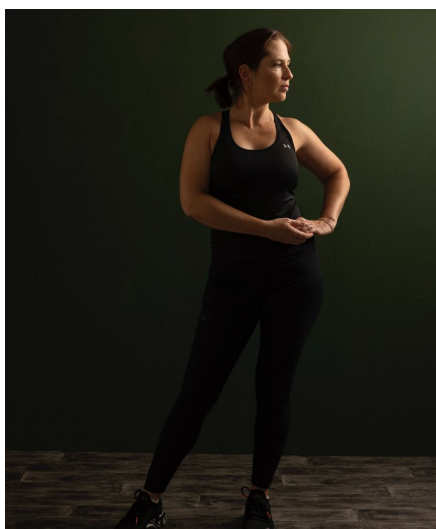

# Veronica K

**Gender** Female  
**Age** 46  
**Height** 168 cm  
**Look** Western European  
**Category** Commercial model

**Clothing eu** 36/38  
**Shoe size** 40  
**Eyes** Blue  
**Hair** Brown  
**Extra skills** model