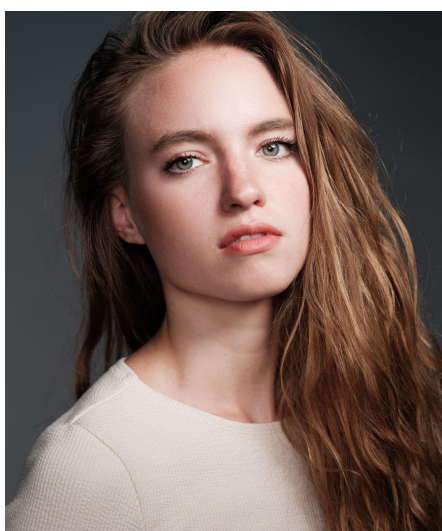

Sophie T

Gender Female
Age 25
Height 169 cm
Look Western European
Category Commercial model

Clothing eu 34/36
Shoe size 38
Eyes Green
Hair Dark blond
Extra skills model, sports model, dancer