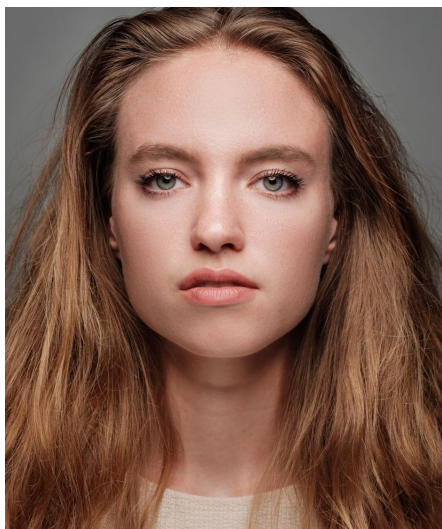

Sophie T

Gender Female
Age 25
Height 169 cm
Look Western European
Category Commercial model

Clothing eu 34/36
Shoe size 38
Eyes Green
Hair Dark blond
Extra skills model, sports model, dancer