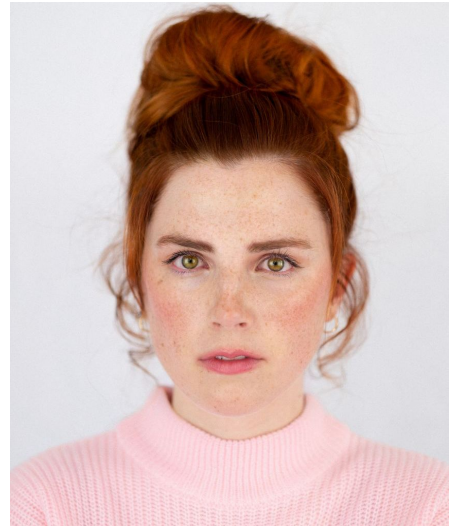

Sabrina G

Gender Female
Age 30
Height 159 cm
Look Western European
Category Actor

Clothing eu 32/34
Shoe size 36
Eyes Green
Hair Red
Extra skills actress, model, comedy