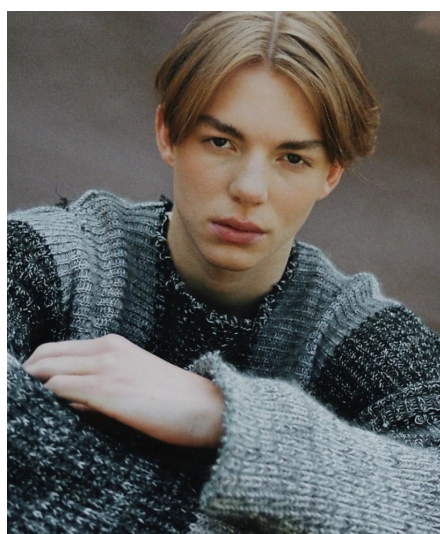

Ryan K

Gender Male
Age 20
Height 192 cm
Look Western European
Category Commercial model

Clothing eu 50/52
Shoe size 45
Eyes Hazel
Hair Red
Extra skills model