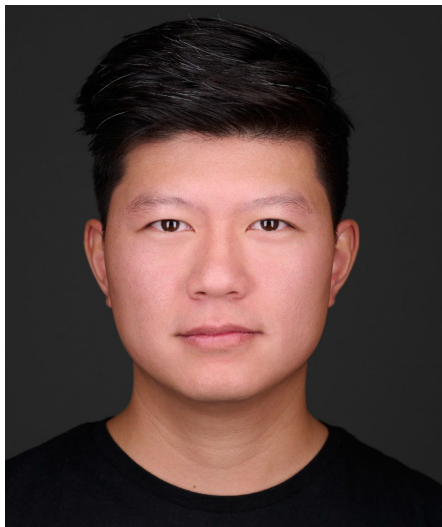

Nathan B

Gender Male
Age 35
Height 175 cm
Look Asian
Category Actor semi professional

Clothing eu 52
Shoe size 42
Eyes Brown
Hair Black
Extra skills actor