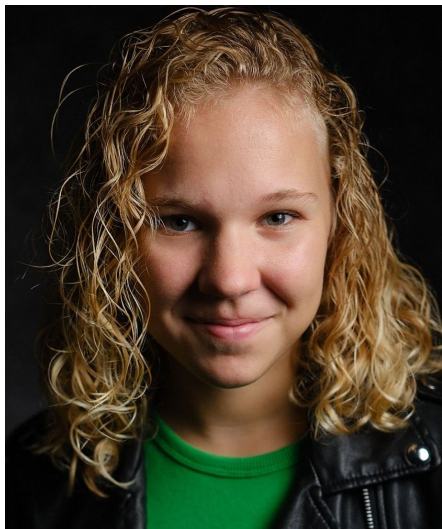

Lynn G

Gender Female
Age 13
Height 156 cm
Look Western European
Category Child

Clothing eu 158/164
Shoe size 37
Eyes Blue
Hair Blond
Extra skills model