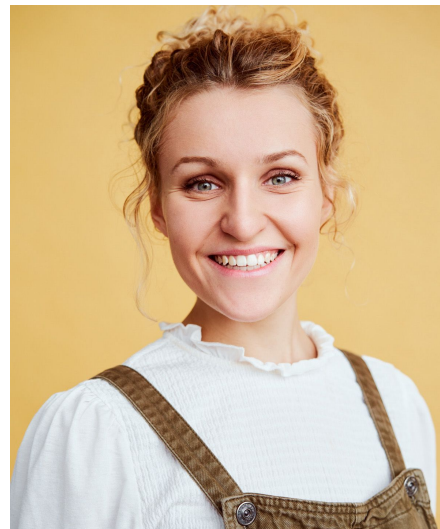

Iris J

Gender Female
Age 25
Height 170 cm
Look Western European
Category Actor

Clothing eu 36/38
Shoe size 39
Eyes Green
Hair Blond
Extra skills actress, model