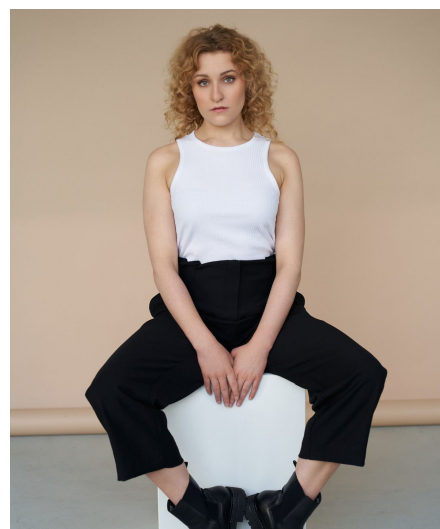

Iris J

Gender Female
Age 25
Height 170 cm
Look Western European
Category Actor

Clothing eu 36/38
Shoe size 39
Eyes Green
Hair Blond
Extra skills actress, model