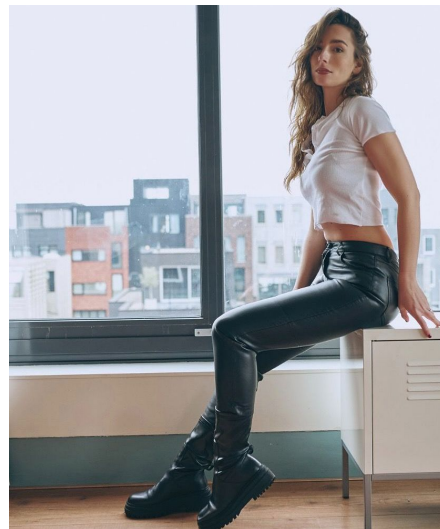

# Eva G

**Gender** Female  
**Age** 31  
**Height** 178 cm  
**Look** Western European  
**Category** Commercial model

**Clothing eu** 36/38  
**Shoe size** 40  
**Eyes** Brown  
**Hair** Brown  
**Extra skills** model, actress, dancer, singer