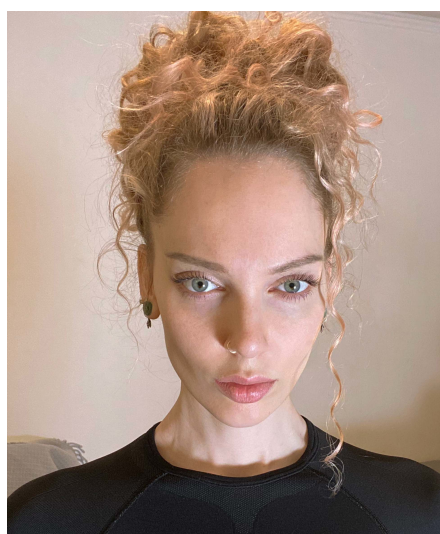

Dora M

Gender Female
Age 31
Height 175 cm
Look Western European
Category Commercial model

Clothing eu 34/36
Shoe size 39
Eyes Green
Hair Dark blond
Extra skills model