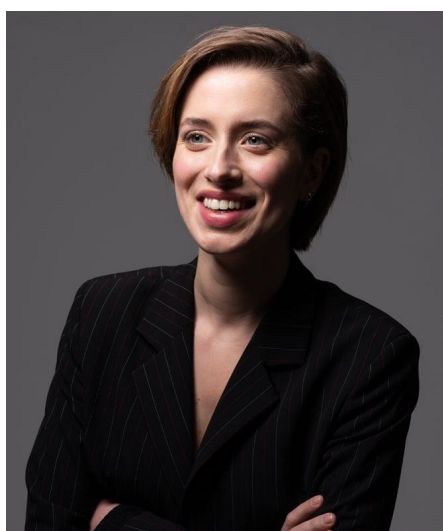

Nathalie S

Gender Female
Age 32
Height 175 cm
Look Western European
Category Actor semi professional

Clothing eu 34/36
Shoe size 39
Eyes Green
Hair Dark blond
Extra skills actress, model, voice over, presenter