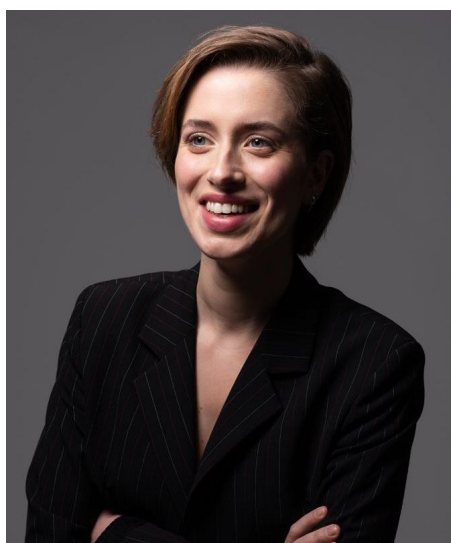

Nathalie S

Gender Female
Age 31
Height 175 cm
Look Western European
Category Actor semi professional

Clothing eu 34/36
Shoe size 39
Eyes Green
Hair Dark blond
Specialty actress, model, voice over, presenter
web