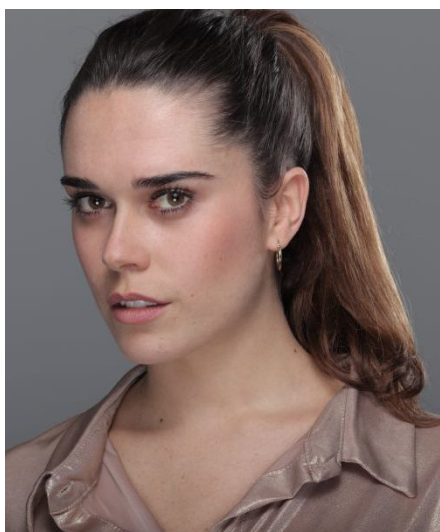

Marina M

Gender Female
Age 30
Height 168 cm
Look Southern European
Category Actor

Clothing eu 34/36
Shoe size 38
Eyes Green
Hair Brown
Extra skills actress, voice over, comedy, presenter