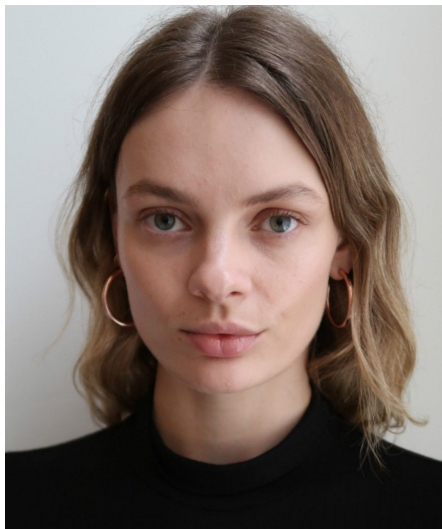

# Stef L

**Gender** Female  
**Age** 36  
**Height** 177 cm  
**Look** Western European  
**Category** Commercial model

**Clothing eu** 34/36  
**Shoe size** 41  
**Eyes** Green  
**Hair** Dark blond  
**Extra skills** model, lingerie, hand model