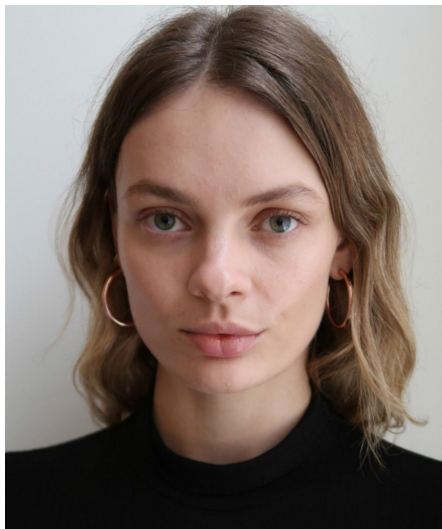

Stef L

Gender Female
Age 34
Height 177 cm
Look Western European
Category Commercial model

Clothing eu 34/36
Shoe size 41
Eyes Green
Hair Dark blond
Extra skills model, lingerie, hand model