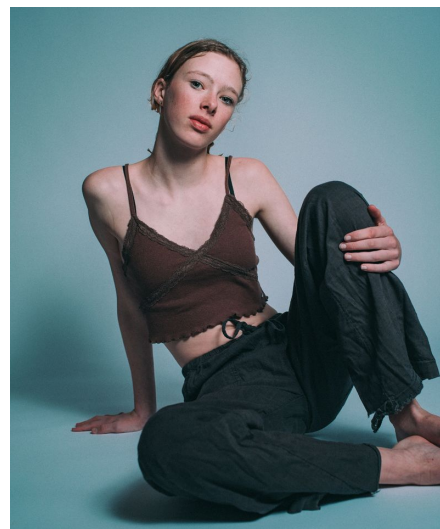

# Isabelle M

**Gender** Female  
**Age** 14  
**Height** 165 cm  
**Look** Western European  
**Category** Child

**Clothing eu** 158/164  
**Shoe size** 39  
**Eyes** Blue  
**Hair** Blond  
**Extra skills** model, actress