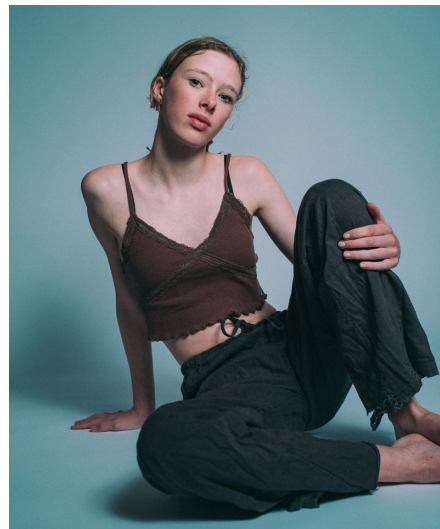

Isabelle M

Gender Female
Age 15
Height 165 cm
Look Western European
Category Actor semi professional

Clothing eu 158/164
Shoe size 39
Eyes Blue
Hair Blond
Extra skills actress, model