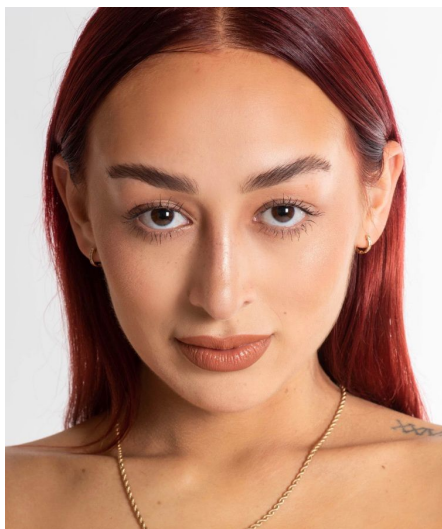

Aemarylle L

Gender Female
Age 29
Height 165 cm
Look Asian
Category Actor

Clothing eu 34/36
Shoe size 37
Eyes Brown
Hair Red
Extra skills actress, model, voice over, comedy