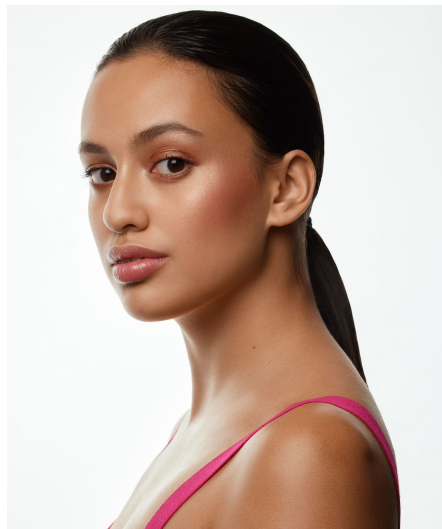

Rohdé V

Gender Female
Age 23
Height 171 cm
Look Asian
Category Actor semi professional

Clothing eu 36/38
Shoe size 38
Eyes Brown
Hair Brown
Extra skills actress, model, dancer