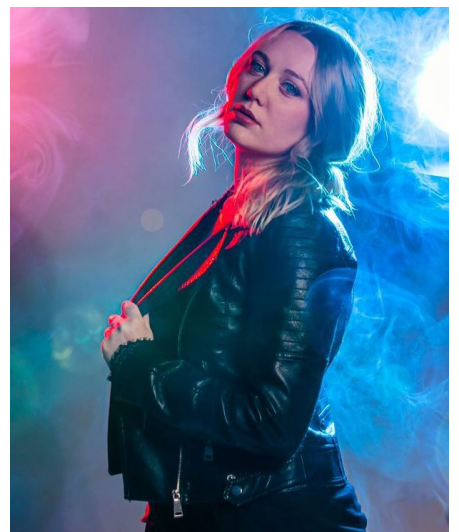

# Annelies M

**Gender** Female  
**Age** 29  
**Height** 163 cm  
**Look** Western European  
**Category** Actor

**Clothing eu** 36/38  
**Shoe size** 36  
**Eyes** Blue  
**Hair** Blond  
**Extra skills** actress, presenter, voice over, comedy