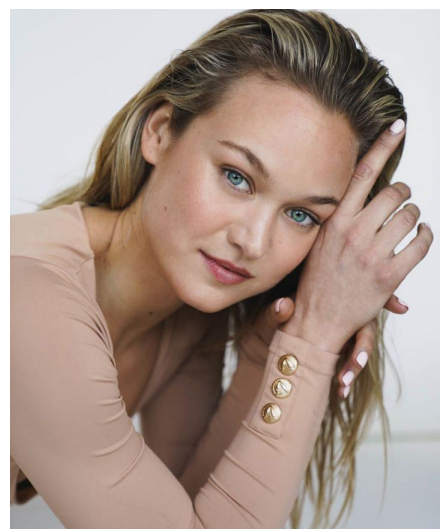

Larissa S

Gender Female
Age 29
Height 171 cm
Look Western European
Category Commercial model

Clothing eu 34/36
Shoe size 40
Eyes Blue
Hair Blond
Extra skills actress, model, sports model,
lingerie, hand model, foot model,
dancer