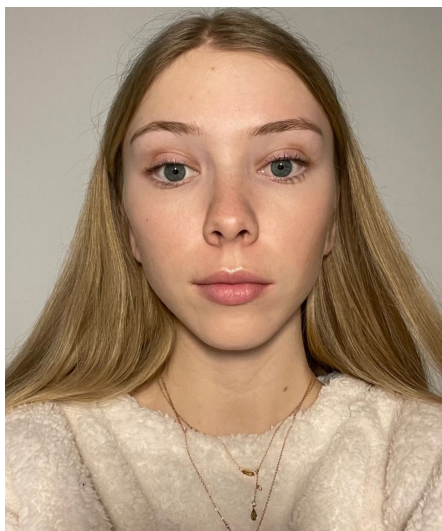

Michaela K

Gender Female
Age 21
Height 171 cm
Look Eastern European
Category Commercial model

Clothing eu 34/36
Shoe size 38
Eyes Blue
Hair Blond
Extra skills model