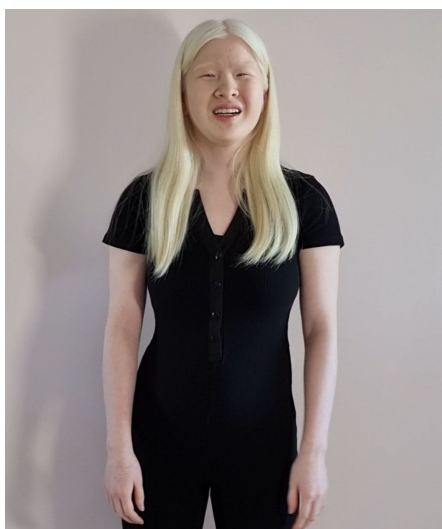

Xueli A

Gender Female
Age 21
Height 160 cm
Look Asian
Category Commercial model

Clothing eu 36
Shoe size 34
Eyes Blue
Hair Blond
Extra skills model, voice over, presenter