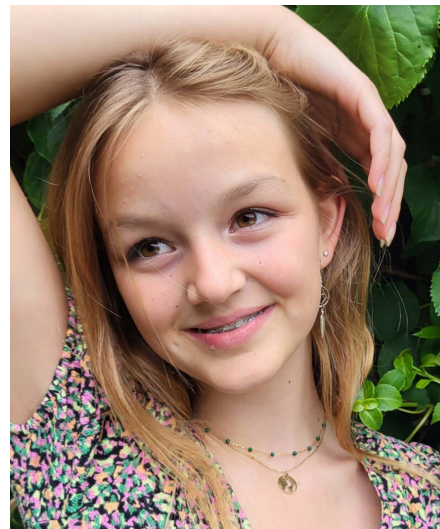

Isis W

Gender Female
Age 14
Height 165 cm
Look Western European
Category Child

Clothing eu 34
Shoe size 39
Eyes Brown
Hair Dark blond
Extra skills actress, model