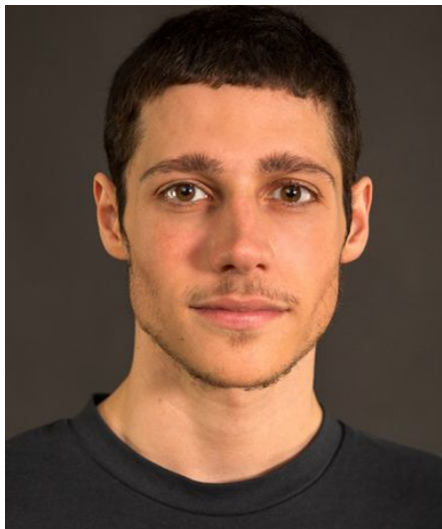

Sem B

Gender Male
Age 23
Height 177 cm
Look Southern European
Category Actor

Clothing eu 44/46
Shoe size 42
Eyes Brown
Hair Black
Extra skills actor, model, presenter, comedy, voice over