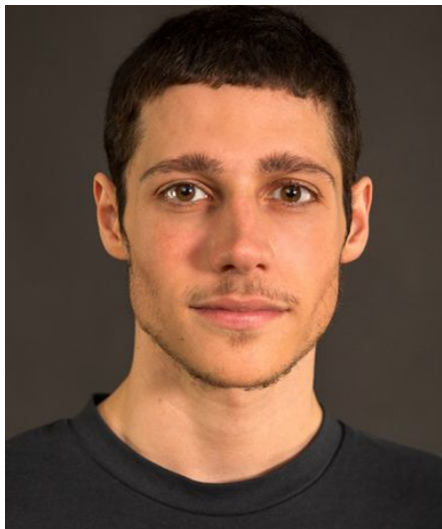

Sem B

Gender Male
Age 22
Height 177 cm
Look Southern European
Category Actor

Clothing eu 44/46
Shoe size 42
Eyes Brown
Hair Black
Extra skills actor, model, presenter, comedy,
voice over