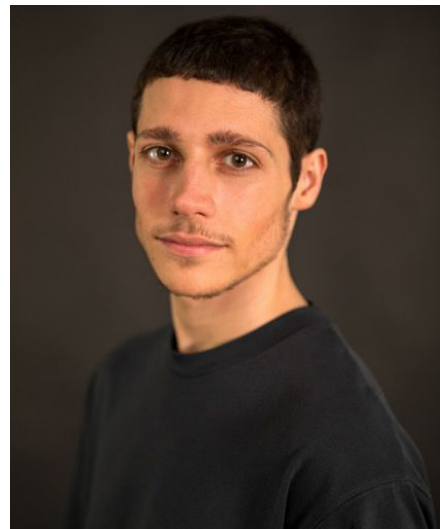

Sem B

Gender Male
Age 22
Height 177 cm
Look Southern European
Category Actor

Clothing eu 44/46
Shoe size 42
Eyes Brown
Hair Black
Extra skills actor, model, presenter, comedy,
voice over