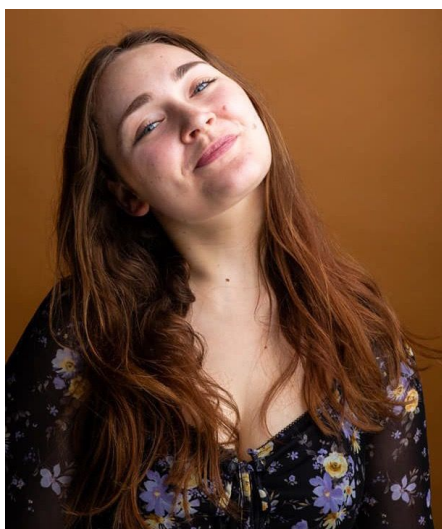

# Maggie S

**Gender** Female  
**Age** 26  
**Height** 168 cm  
**Look** British  
**Category** Actor

**Clothing eu** 36/38  
**Shoe size** 39  
**Eyes** Blue  
**Hair** Brown  
**Extra skills** actress, presenter, comedy, singer