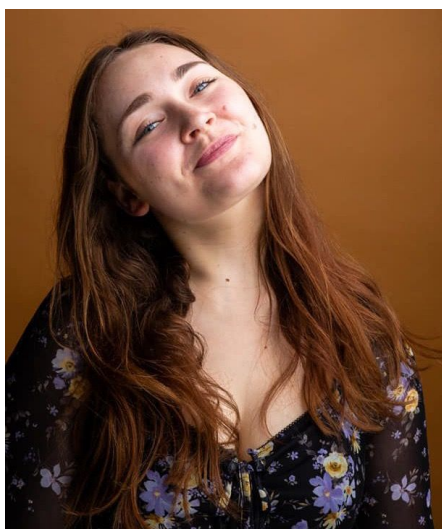

Maggie S

Gender Female
Age 27
Height 168 cm
Look British
Category Actor

Clothing eu 36/38
Shoe size 39
Eyes Blue
Hair Brown
Extra skills actress, presenter, comedy, singer