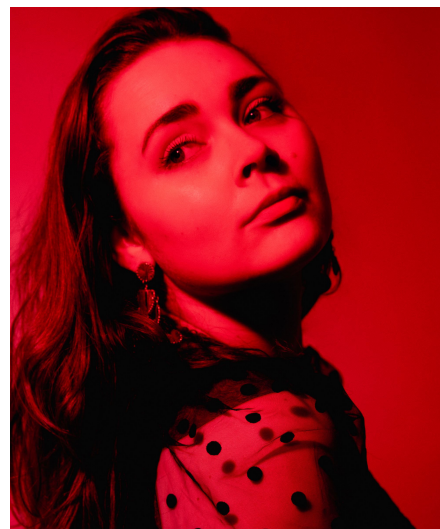

Maggie S

Gender Female
Age 26
Height 168 cm
Look British
Category Actor

Clothing eu 36/38
Shoe size 39
Eyes Blue
Hair Brown
Extra skills actress, presenter, comedy, singer