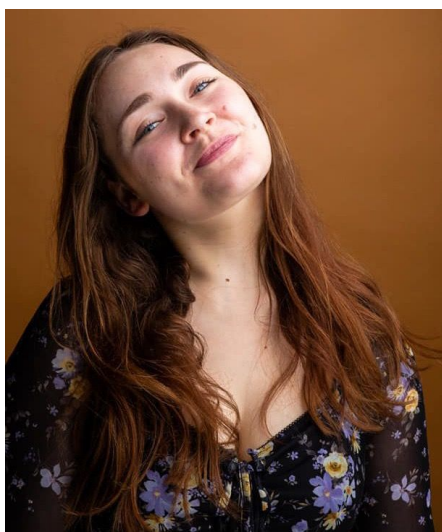

Maggie S

Gender Female
Age 26
Height 168 cm
Look British
Category Actor

Clothing eu 36/38
Shoe size 39
Eyes Blue
Hair Brown
Extra skills actress, presenter, comedy, singer