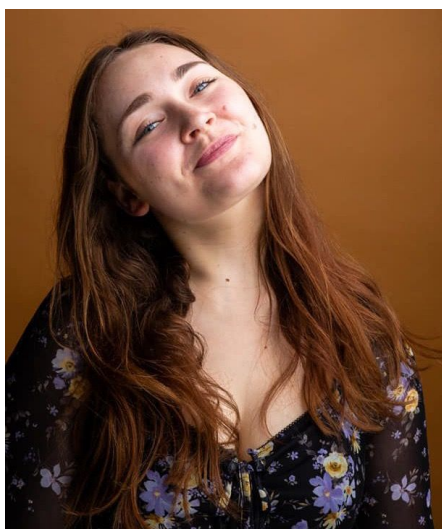

Maggie S

Gender Female
Age 26
Height 168 cm
Look British
Category Actor

Clothing eu 36/38
Shoe size 39
Eyes Blue
Hair Brown
Extra skills actress, presenter, comedy, singer