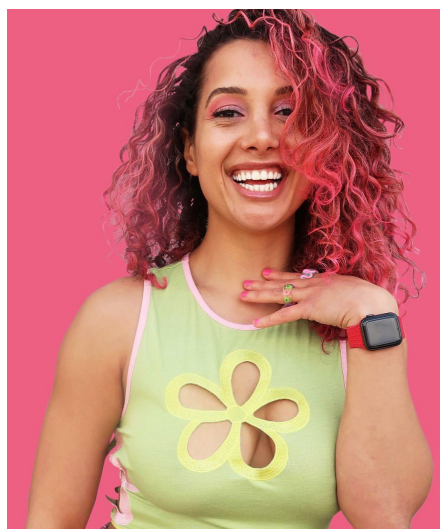

Marina S

Gender Female
Age 27
Height 161 cm
Look South American
Category Commercial model

Clothing eu 36/38
Shoe size 37
Eyes Black
Hair Different
Extra skills model, presenter