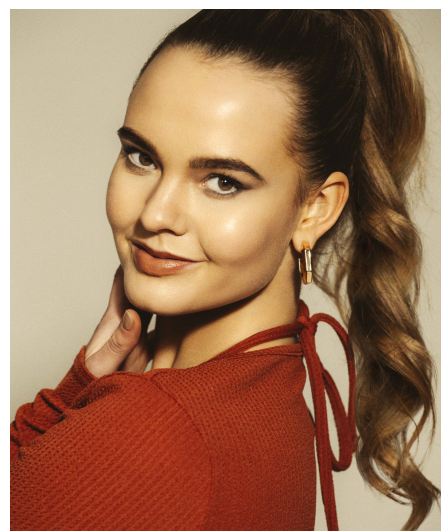

Rosanne Re

Gender Female
Age 26
Height 172 cm
Look Western European
Category Actor

Clothing eu 34/36
Shoe size 38
Eyes Brown
Hair Dark blond
Extra skills actress, model, singer, dancer, voice over