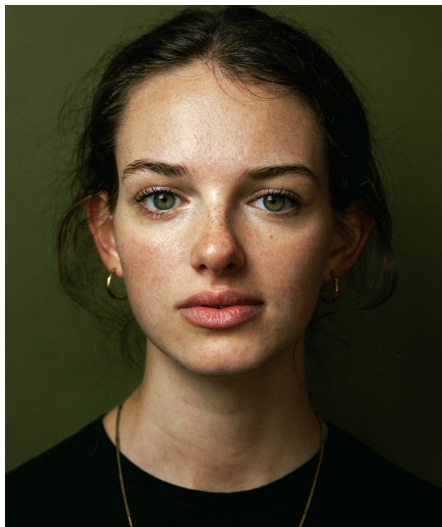

Yara B

Gender Female
Age 23
Height 171 cm
Look Western European
Category Actor

Clothing eu 36/38
Shoe size 41
Eyes Green
Hair Brown
Extra skills actress, model, comedy