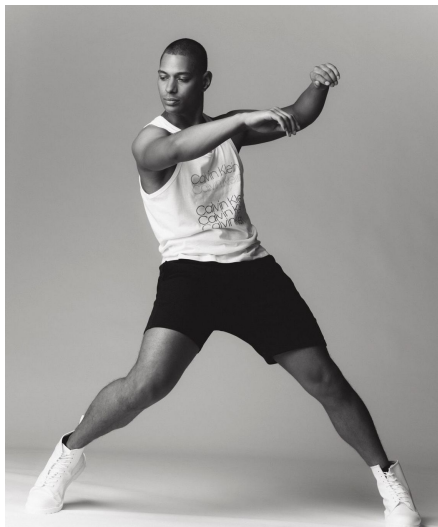

Michael L

Gender Male
Age 29
Height 183 cm
Look African
Category Commercial model

Clothing eu 50
Shoe size 45
Eyes Brown
Hair Brown
Extra skills model, sports model, hand model, foot model, dancer