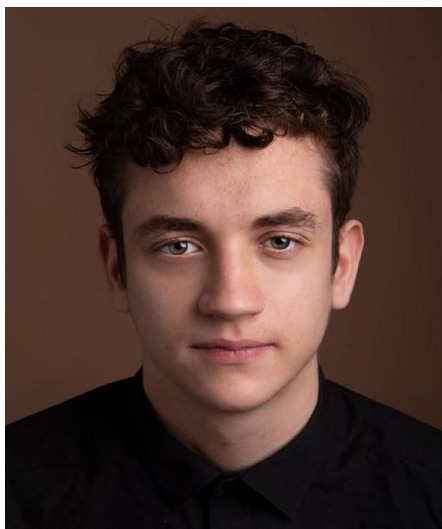

## Redah B

**Gender** Male  
**Age** 19  
**Height** 183 cm  
**Look** Southern European  
**Category** Actor semi professional

**Clothing eu** 46  
**Shoe size** 44  
**Eyes** Green  
**Hair** Brown  
**Extra skills** actor