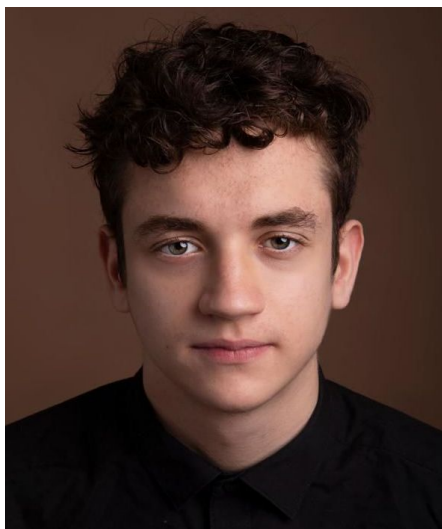

Redah B

Gender Male
Age 21
Height 183 cm
Look Southern European
Category Actor semi professional

Clothing eu 46
Shoe size 44
Eyes Green
Hair Brown
Extra skills actor