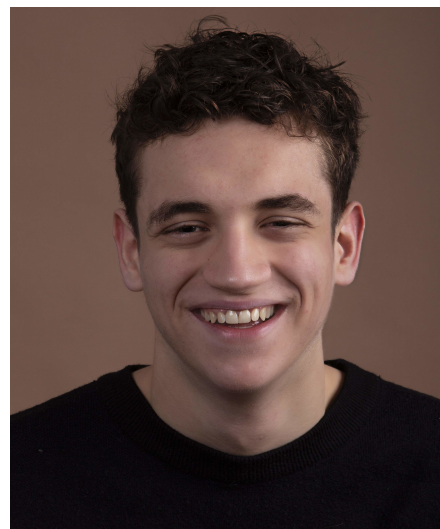

Redah B

Gender Male
Age 21
Height 183 cm
Look Southern European
Category Actor semi professional

Clothing eu 46
Shoe size 44
Eyes Green
Hair Brown
Extra skills actor