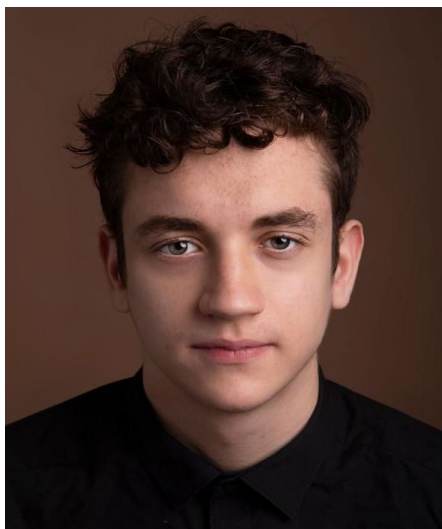

## Redah B

**Gender** Male  
**Age** 19  
**Height** 183 cm  
**Look** Western European  
**Category** Actor semi professional

**Clothing eu** 46  
**Shoe size** 44  
**Eyes** Green  
**Hair** Brown  
**Extra skills** actor