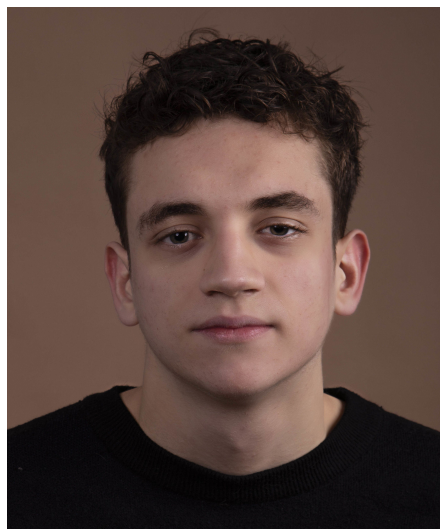

## Redah B

**Gender** Male  
**Age** 19  
**Height** 183 cm  
**Look** Southern European  
**Category** Actor semi professional

**Clothing eu** 46  
**Shoe size** 44  
**Eyes** Green  
**Hair** Brown  
**Extra skills** actor