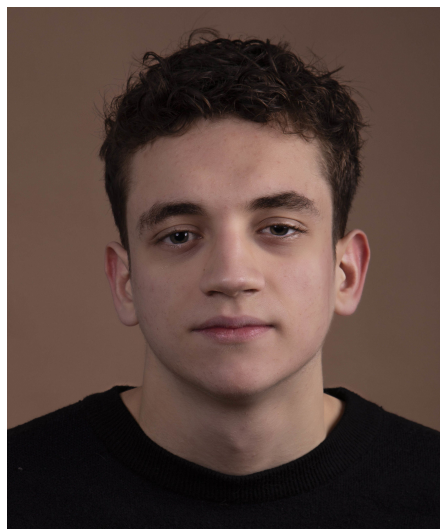

Redah B

Gender Male
Age 21
Height 183 cm
Look Southern European
Category Actor semi professional

Clothing eu 46
Shoe size 44
Eyes Green
Hair Brown
Extra skills actor