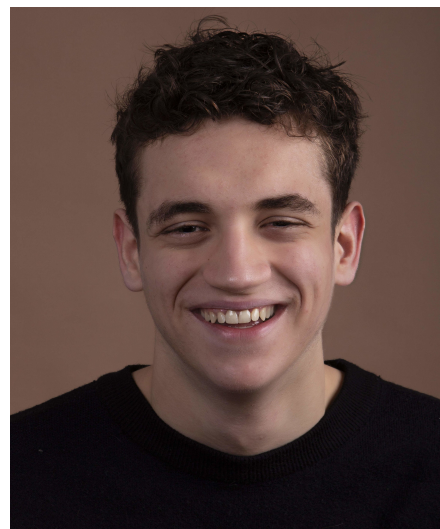

## Redah B

**Gender** Male  
**Age** 19  
**Height** 183 cm  
**Look** Western European  
**Category** Actor semi professional

**Clothing eu** 46  
**Shoe size** 44  
**Eyes** Green  
**Hair** Brown  
**Extra skills** actor