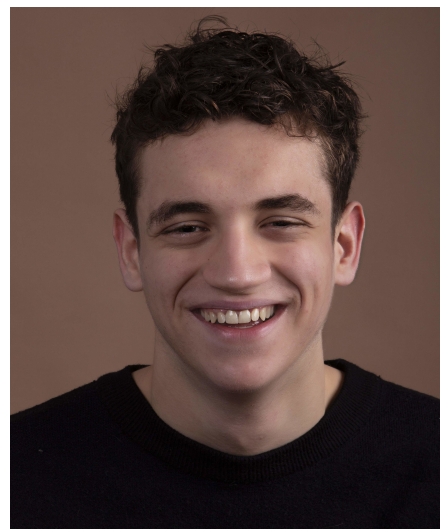

## Redah B

**Gender** Male  
**Age** 19  
**Height** 183 cm  
**Look** Southern European  
**Category** Actor semi professional

**Clothing eu** 46  
**Shoe size** 44  
**Eyes** Green  
**Hair** Brown  
**Extra skills** actor