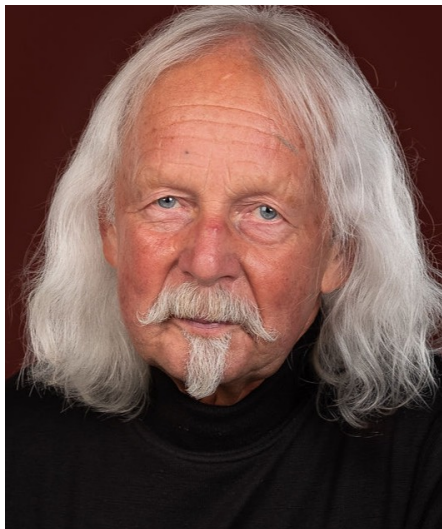

# Fred H

**Gender** Male  
**Age** 74  
**Height** 165 cm  
**Look** Western European  
**Category** Actor semi professional

**Clothing eu** 44/46  
**Shoe size** 39  
**Eyes** Blue  
**Hair** Gray  
**Extra skills** actor, model