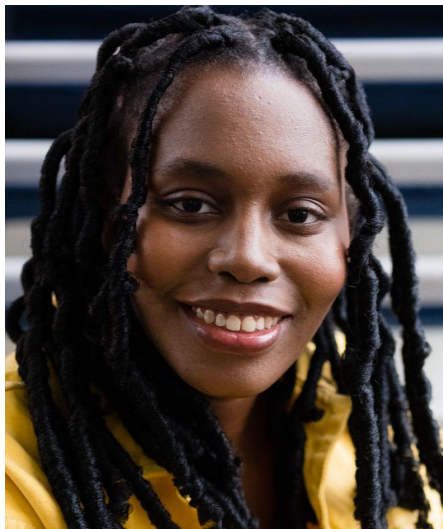

Michelène D

Gender Female
Age 25
Height 156 cm
Look African
Category Actor semi professional

Clothing eu 36
Shoe size 38
Eyes Brown
Hair Black
Extra skills actress, singer, dancer, comedy, voice over