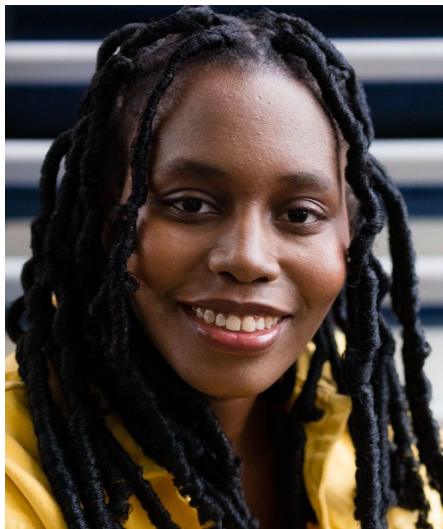

Michelène D

Gender Female
Age 23
Height 156 cm
Look African
Category Actor semi professional

Clothing eu 36
Shoe size 38
Eyes Brown
Hair Black
Extra skills actress, singer, dancer, comedy, voice over