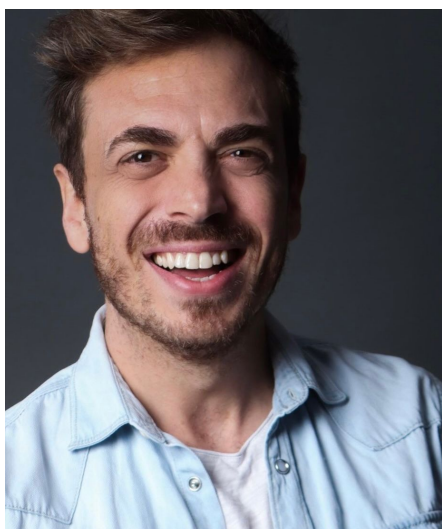

# Adem Y

**Gender** Male  
**Age** 41  
**Height** 169 cm  
**Look** Middle Eastern  
**Category** Actor

**Clothing eu** 42/44  
**Shoe size** 42  
**Eyes** Brown  
**Hair** Dark blond  
**Extra skills** actor, comedy, presenter