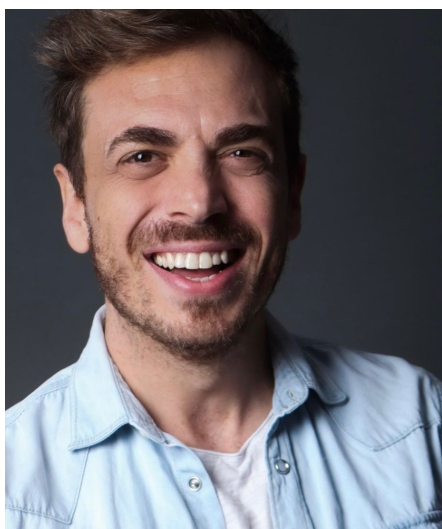

Adem Y

Gender Male
Age 41
Height 169 cm
Look Middle Eastern
Category Actor

Clothing eu 42/44
Shoe size 42
Eyes Brown
Hair Dark blond
Extra skills actor, comedy, presenter